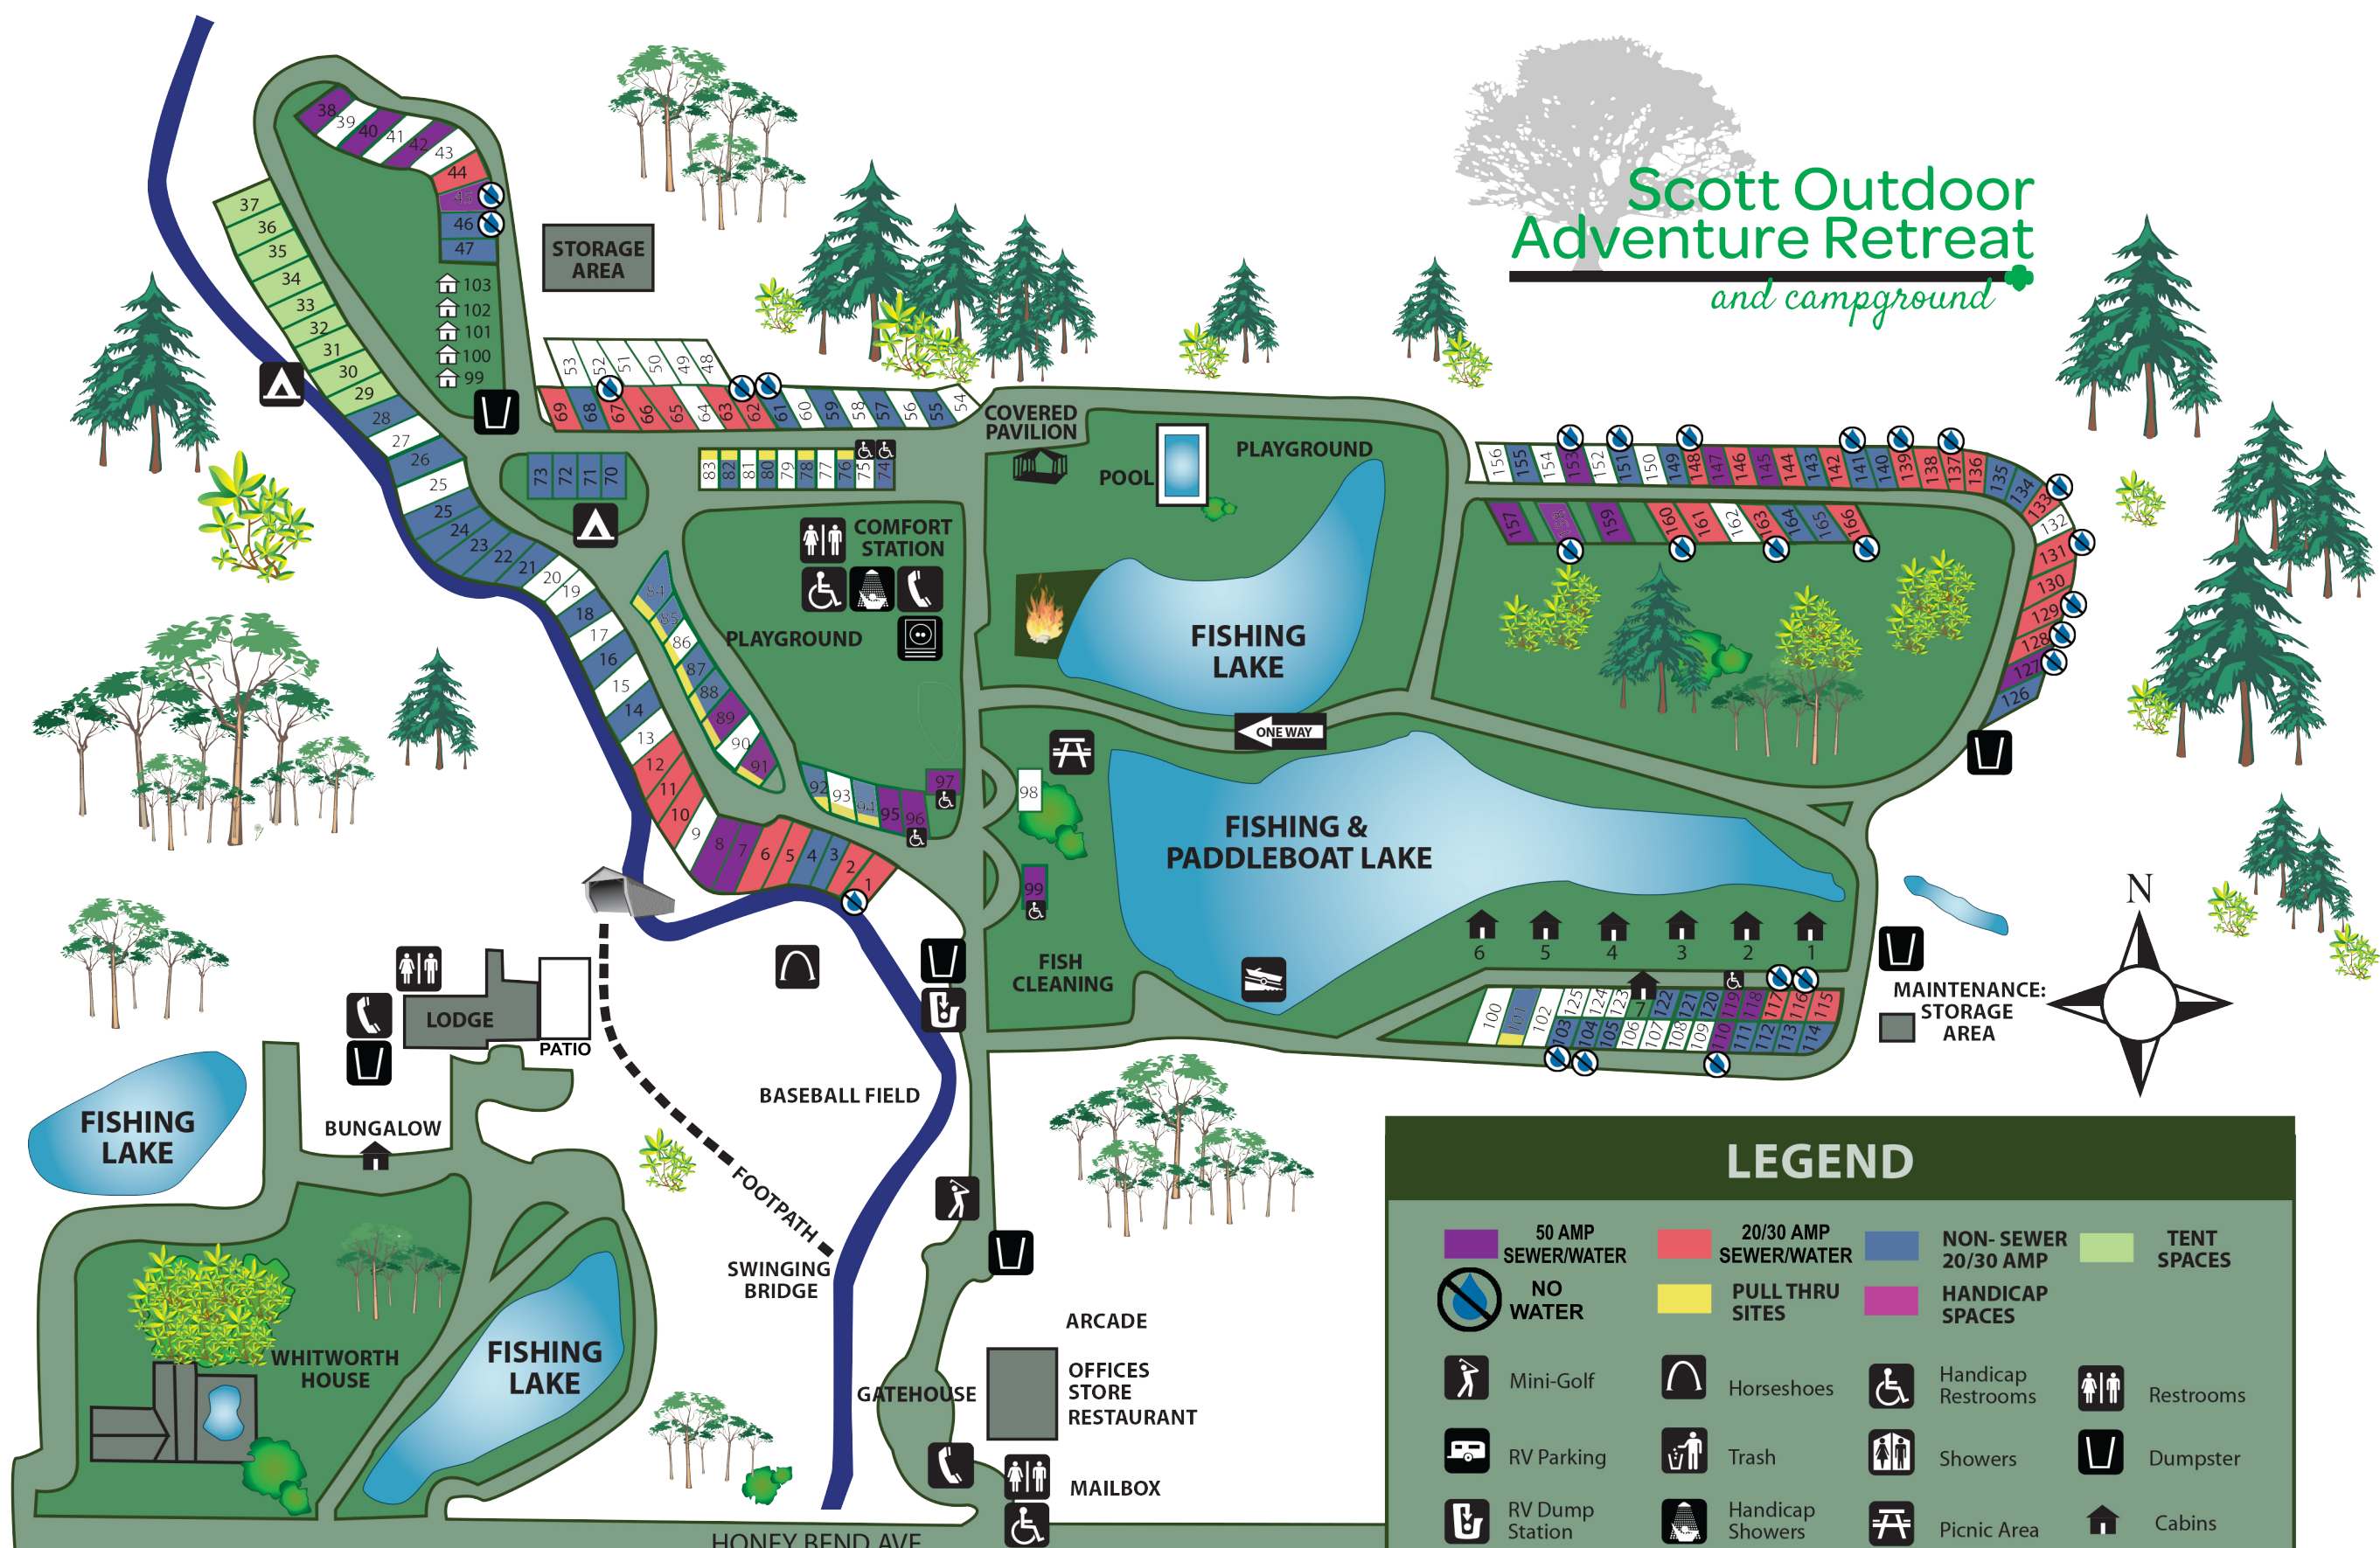

# Scott Outdoor Adventure Retreat

and campground

### LEGEND

50 AMP SEWER/WATER	20/30 AMP SEWER/WATER	NON-SEWER 20/30 AMP	TENT SPACES
NO WATER	PULL THRU SITES	HANDICAP SPACES	
Mini-Golf	Horseshoes	Handicap Restrooms	Restrooms
RV Parking	Trash	Showers	Dumpster
RV Dump Station	Handicap Showers	Picnic Area	Cabins
Telephone	Tent Spaces	Boat Dock	Laundry

Please disregard legend and see enclosed site grid