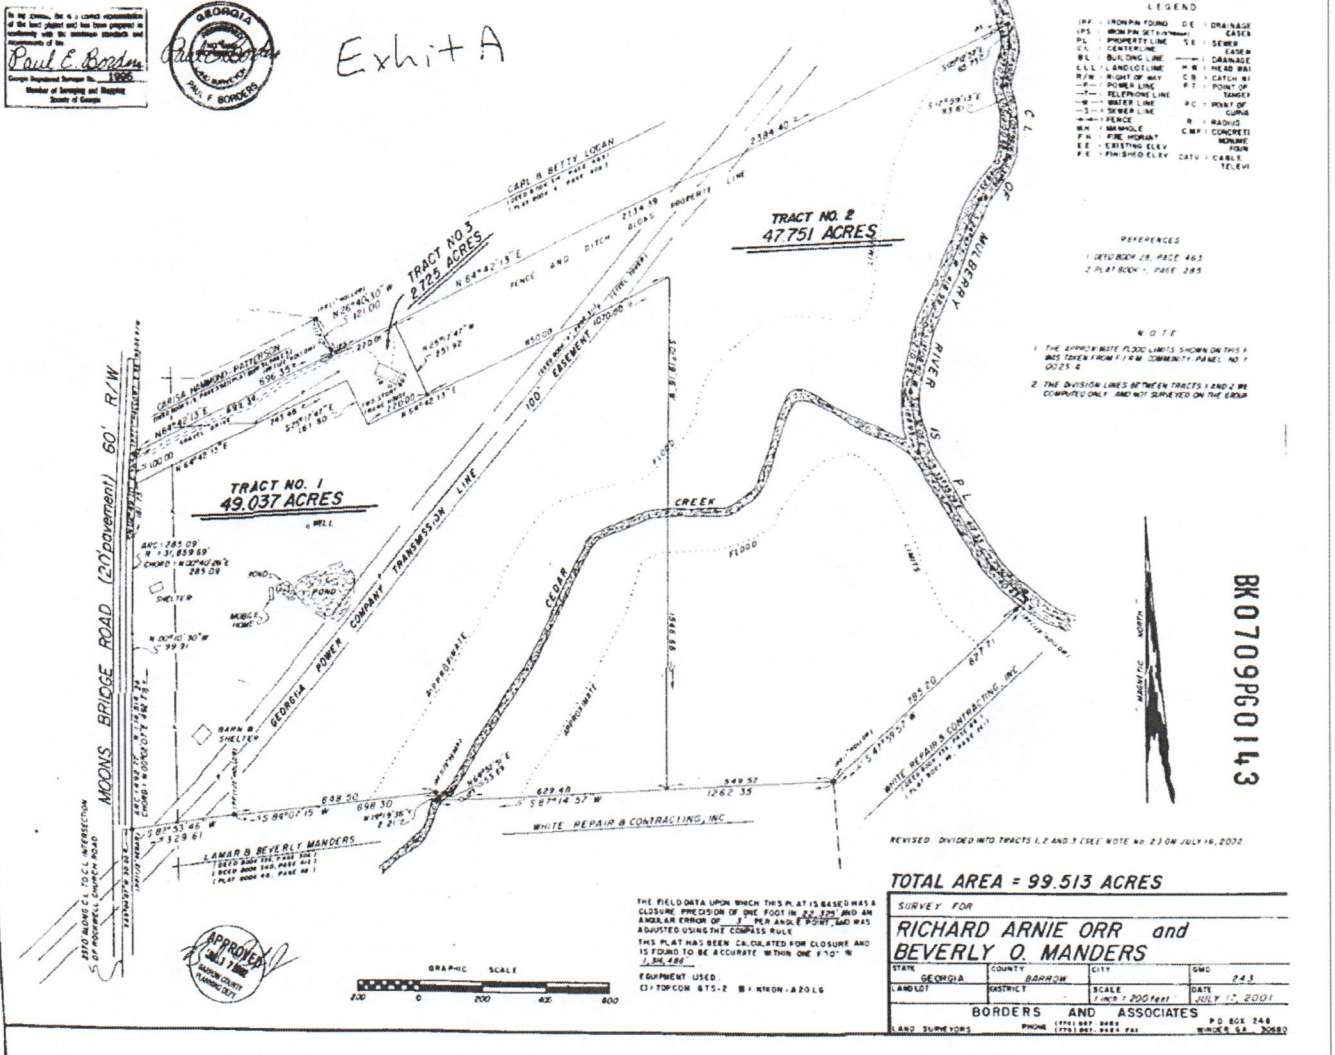

PLAT EXHIBIT

Property known as 809 Moon Bridge Rd, Winder, GA
Elbert County Tax Parcel ID: XX080 040A
Deed Book and Page: 2713 473
 Approximately 49.51 acres, Zoned AC per Tax Assessor
 Subject property reflected as Tract No. 1 in survey below