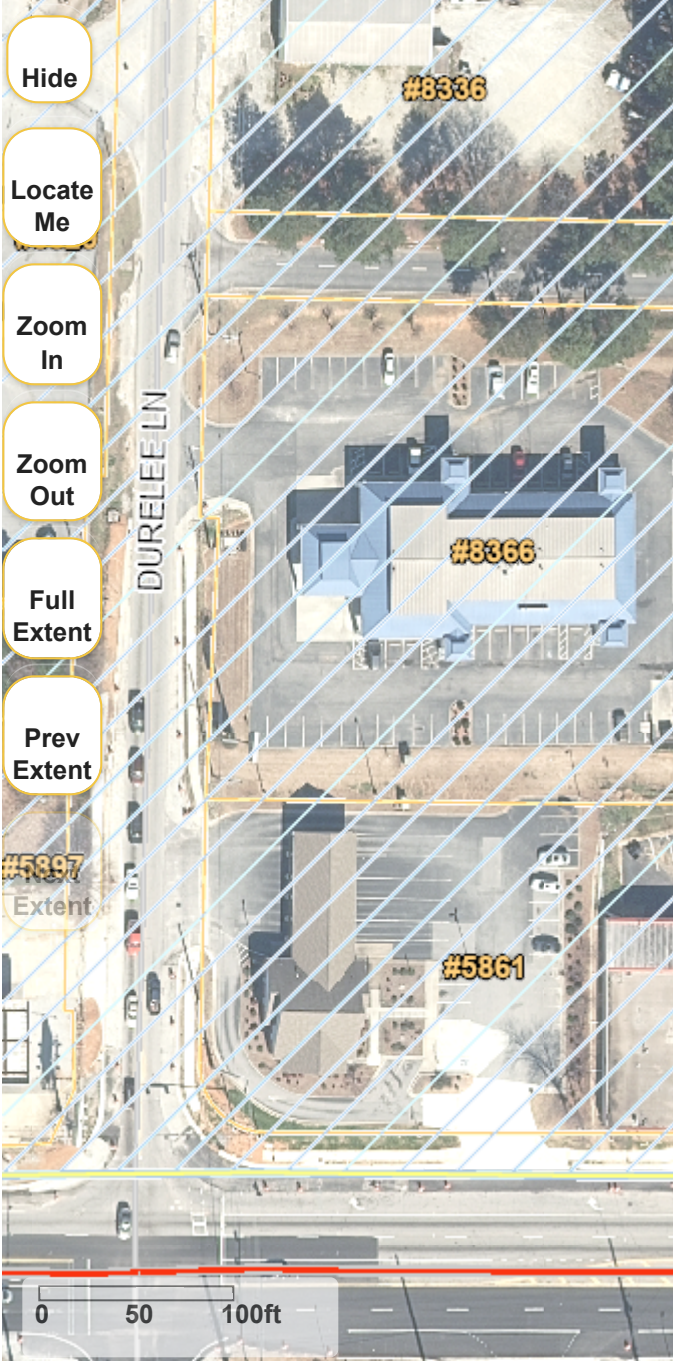

Search Maps Tools More...

Hide

Locate Me

Zoom In

Zoom Out

Full Extent

Prev Extent

#5897 Extent

#5861

#5823

#5779

#5793

Douglas County Maps

Quick Search

Identify

Street View

Community Info

Map Themes

Print

DURELEE LN

DOUGLASVILLE

0 50 100ft