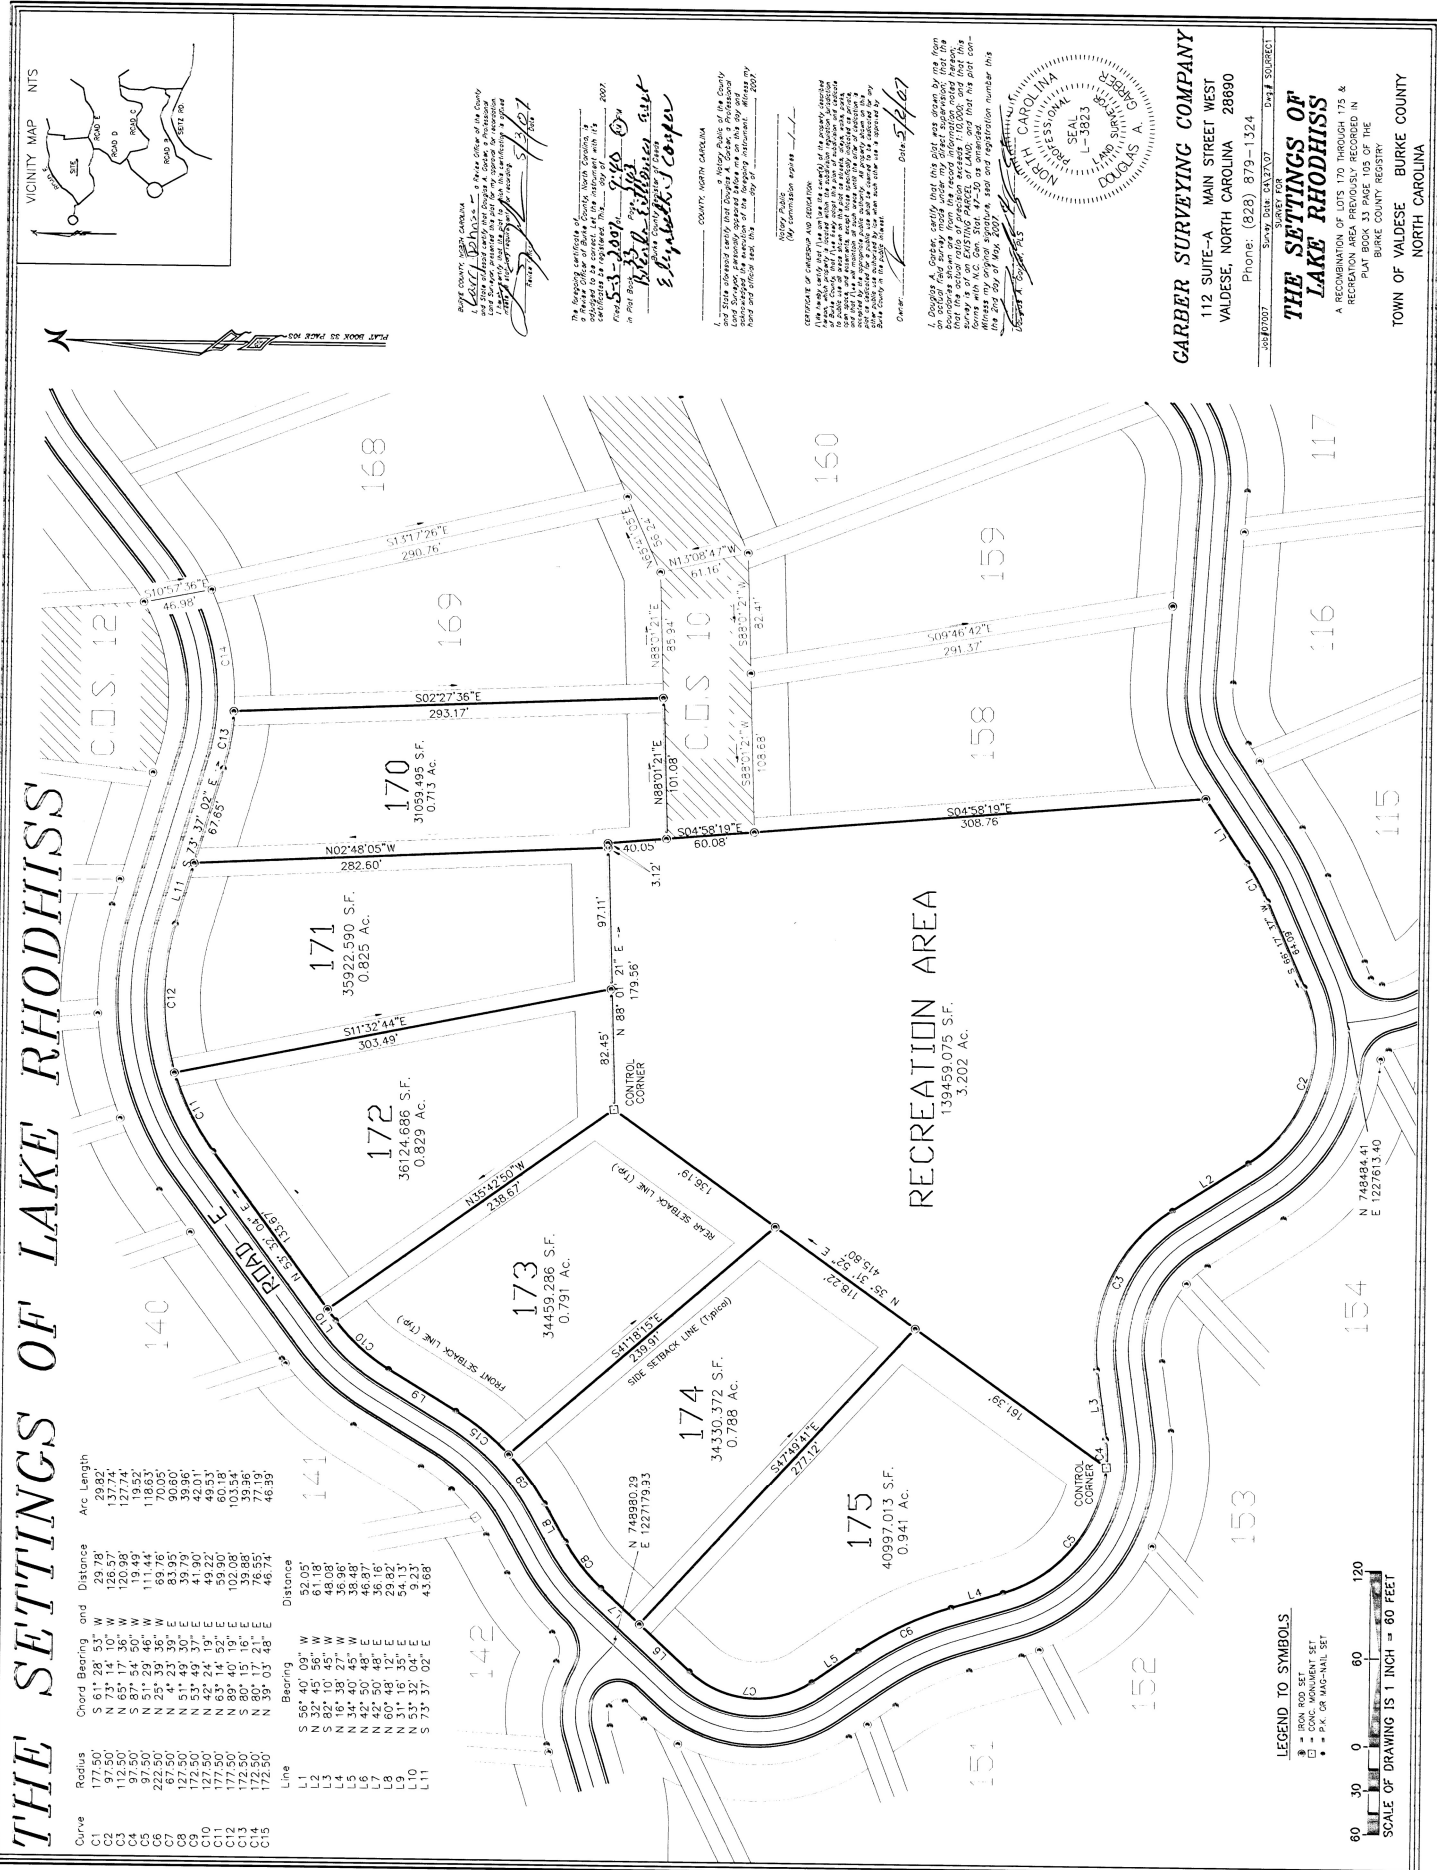

PLAT BK. 33, Page 2-53

PLAT BOOK 33 PAGE 2-53

THE SURVEYING AND ENGINEERING COMPANY OF NORTH CAROLINA  
 112 SUITE-A MAIN STREET WEST  
 VALDESE, NORTH CAROLINA 28680  
 PHONE: (828) 879-1324  
 FAX: (828) 879-1324