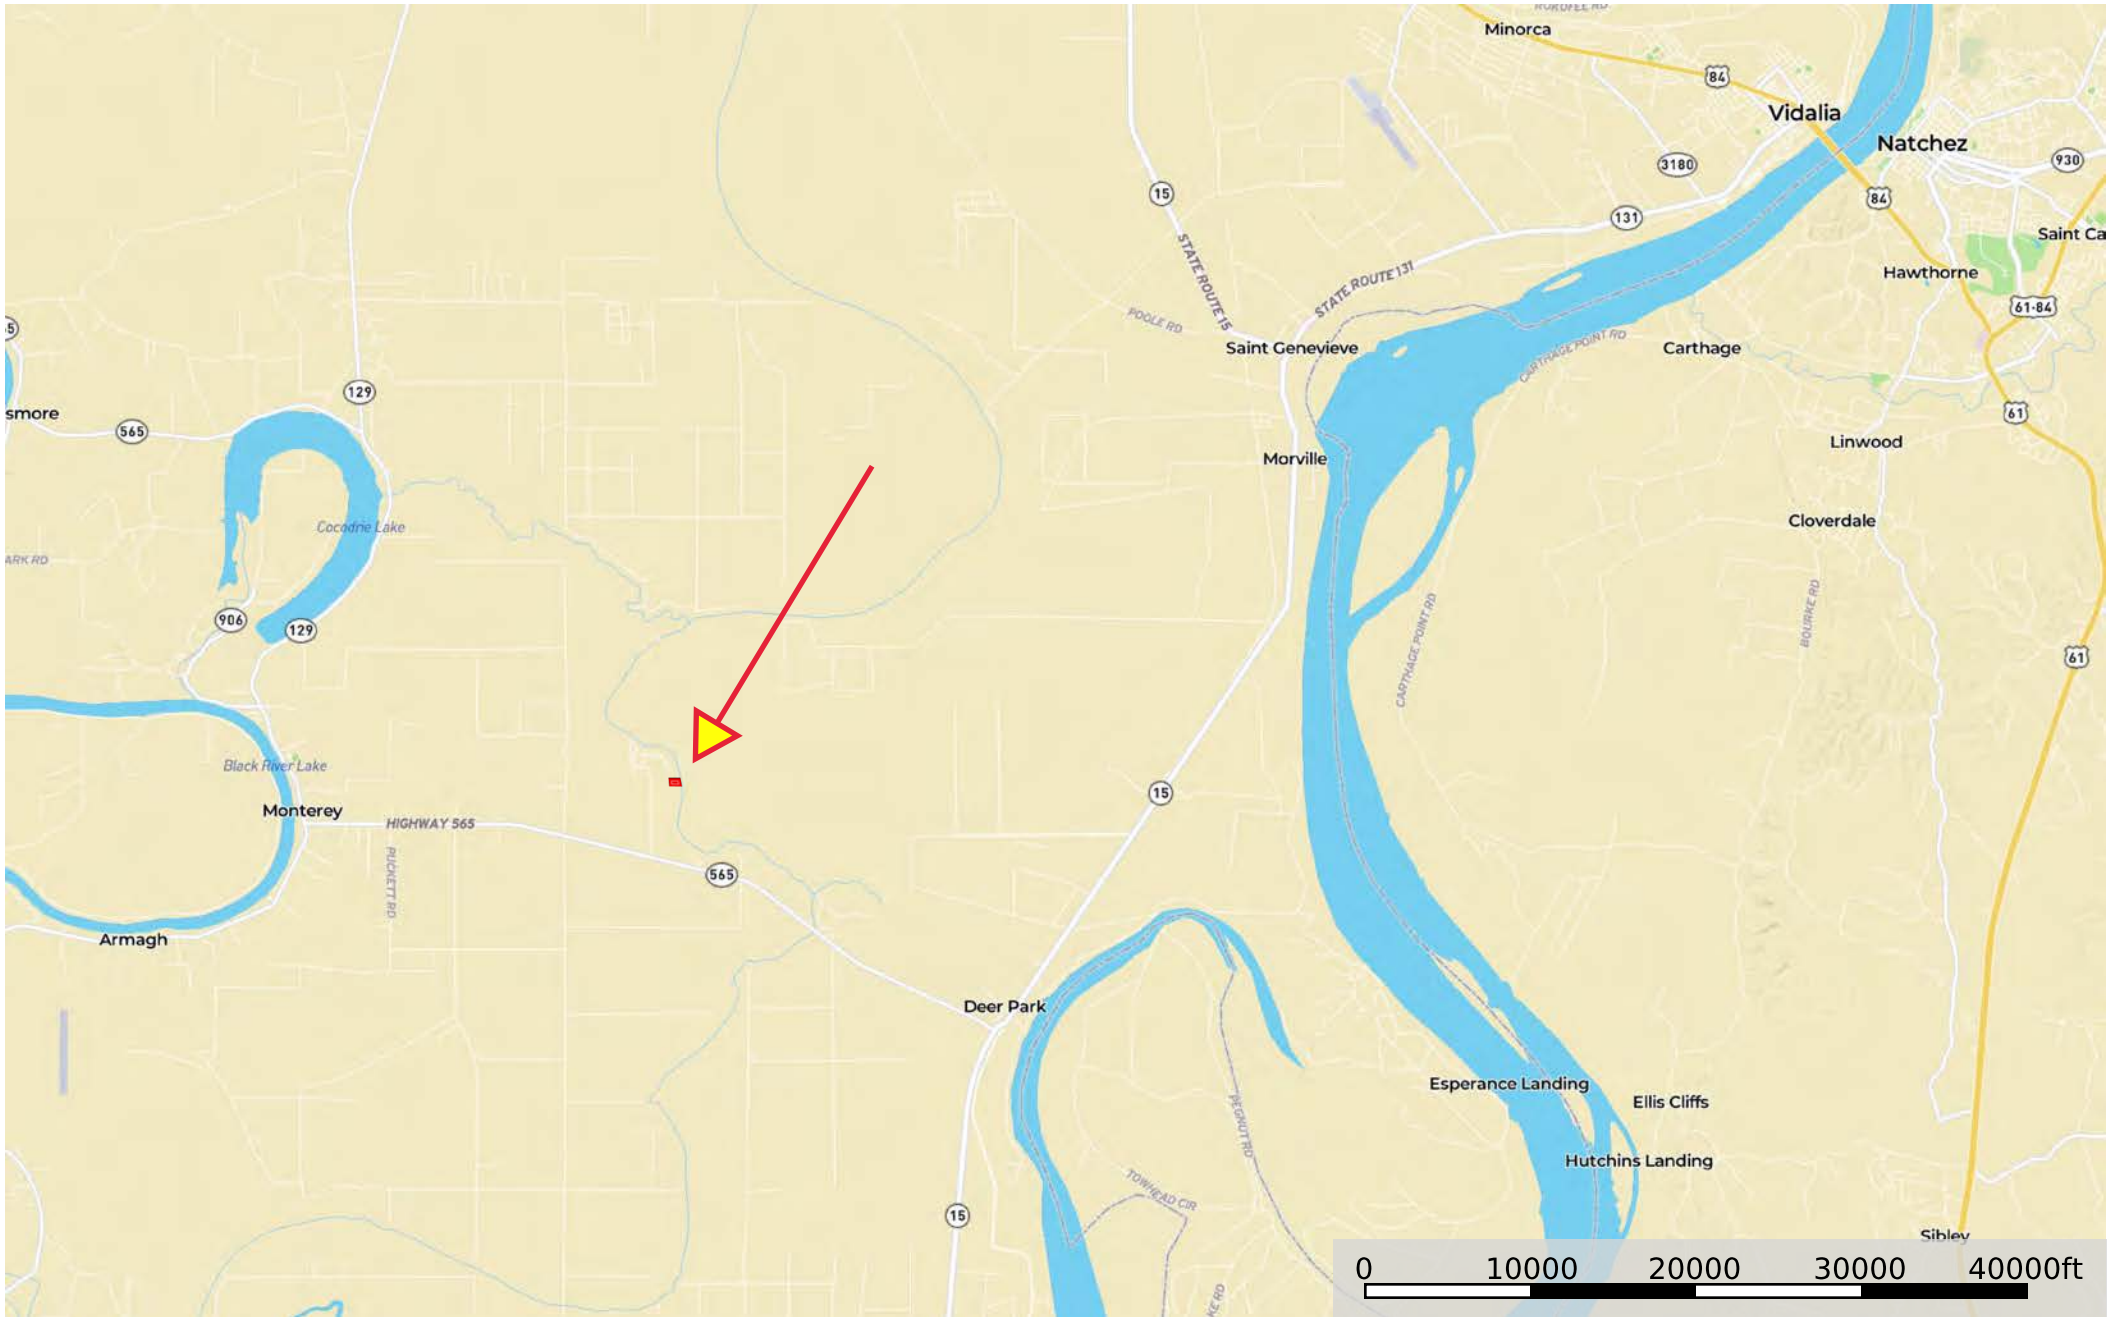

CA Concordia Parish Waterfront Lot 1.8 Acres Louisiana, AC +/-

Boundary

CA Concordia Parish Waterfront Lot 1.8 Acres Louisiana, AC +/-

 Boundary

CA Concordia Parish Waterfront Lot 1.8 Acres Louisiana, AC +/-

- Boundary
- Stream, Intermittent
- River/Creek
- Water Body